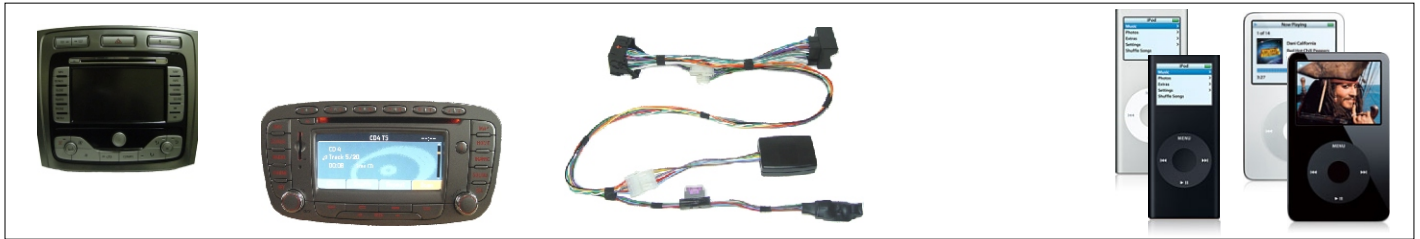

STC IPD Fo4

Easy to control

Car model : Ford models (2004>) with OEM 7 inch touchscreen & 5" navigation.

Appliance kit : IPOD connection with -> remote from touchscreen and steering wheel control
-> Level adjustment for better audio

Table of content

1 X IPOD cable loom with cd-changer emulator interface and AUX- adapter.

optional: IPOD Cradle.

optional: console for attaching IPOD to dashboard.

Functional overview

Step 1 - Press "CD/AUX" button on car radio to activate iPod (=CDC mode).
Step 2 - Use touchscreen to select playlist and song.

Note: iPod controls and display will be locked while connected to the system.