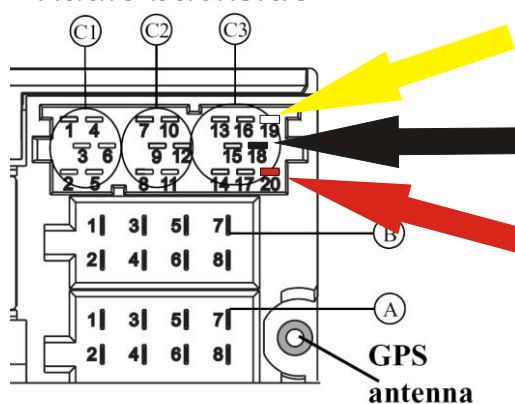

STC 10.110

Easy to control

Car model : universal

Appliance kit : Mp3 / iPod connection lead for Becker Traffic Pro / Indi.

Connect STC 10.110

AUX input (Aux)

This can be used to switch on the CD changer AF connections if no CD changer is connected. An external unit (Discman, Walkman, etc.) can then be connected.

The setting is stored automatically. In CD mode, multifunction button **AUX** must be pressed to select AUX mode.

Radio backside

19 CD AF left (aux)

18 CD AF Earth (aux)

20 CD AF right (aux)

GPS antenna

3.5mm. Jack