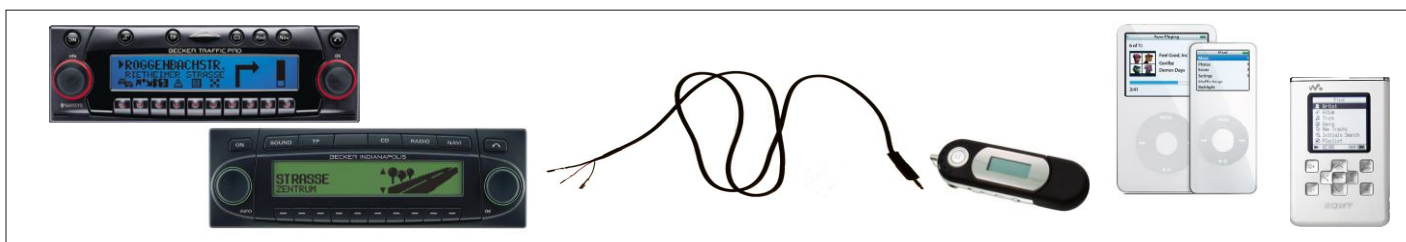

STC 10.110

Easy to control

Car model : universal

Appliance kit : Mp3 / iPod connection lead for Becker Traffic Pro / Indi.

Connect STC 10.110

AUX input (Aux)

This can be used to switch on the CD changer AF connections if no CD changer is connected. An external unit (Discman, Walkman, etc.) can then be connected.

- ▶ To set, call up user menu.
- ▶ By pressing multifunction button **AUX**, call up the 2nd level of the User menu.
- ▶ With multifunction button **AUX**, select either AUX Mode on (On) or Aux Mode off (Off).

The setting is stored automatically. In CD mode, multifunction button **AUX** must be pressed to select AUX mode.

Radio backside

19 CD AF left (aux)

18 CD AF Earth (aux)

20 CD AF right (aux)

GPS antenna

3.5mm. Jack